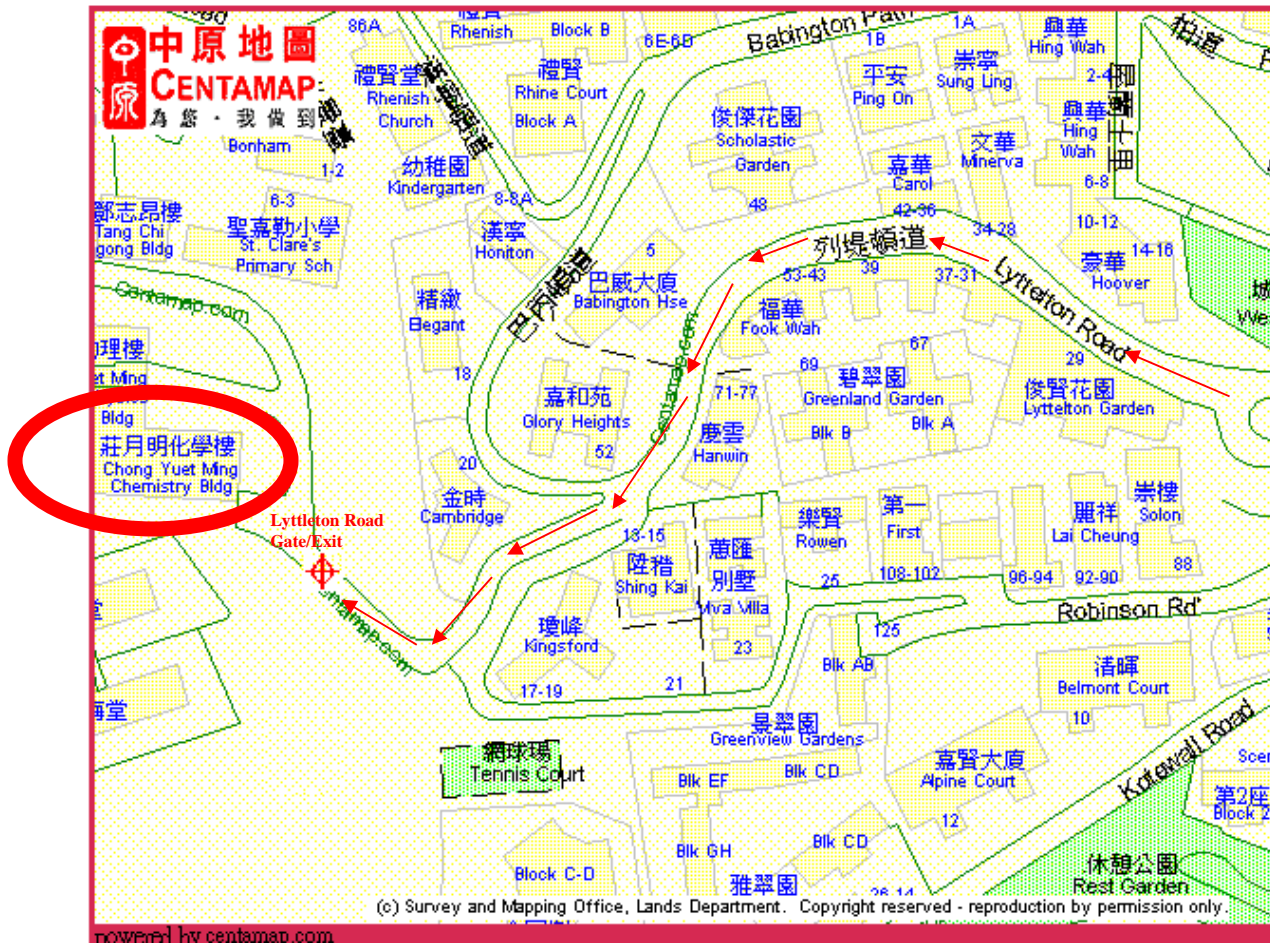

Map to Lyttleton Road Exit of University of Hong Kong

香港大學 莊月明化學樓

University of Hong Kong Department of Chemistry

列提頓道 街尾 金時大廈旁